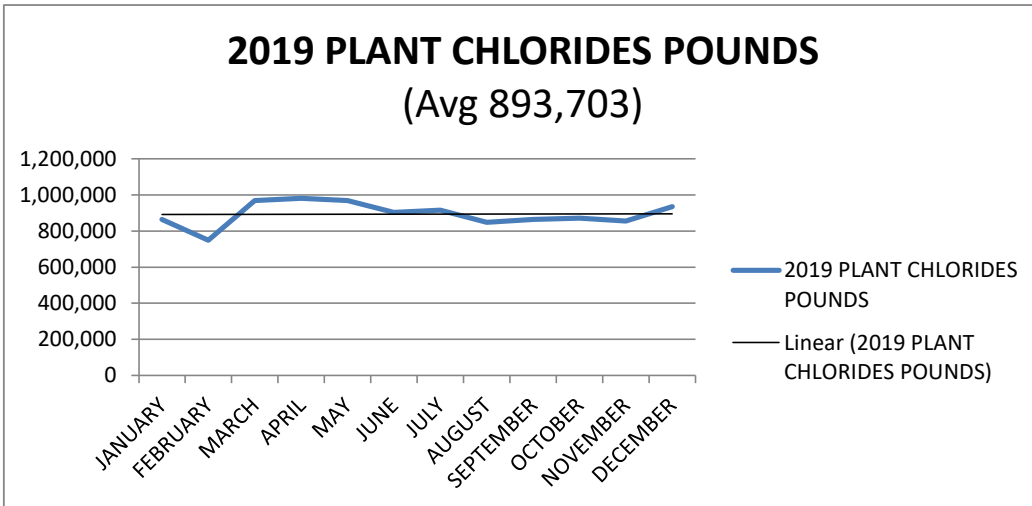

2018-2020 Influent Chloride
 Influent Average Monthly Pounds

3 Year PLANT CHLORIDE POUNDS