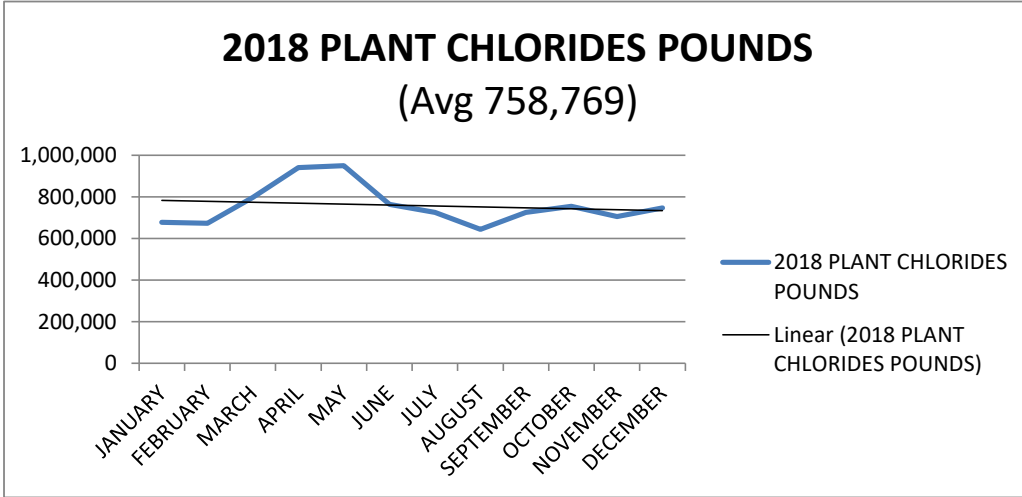

2018-2020 Influent Chloride
 Influent Average Monthly Pounds

3 Year PLANT CHLORIDE POUNDS