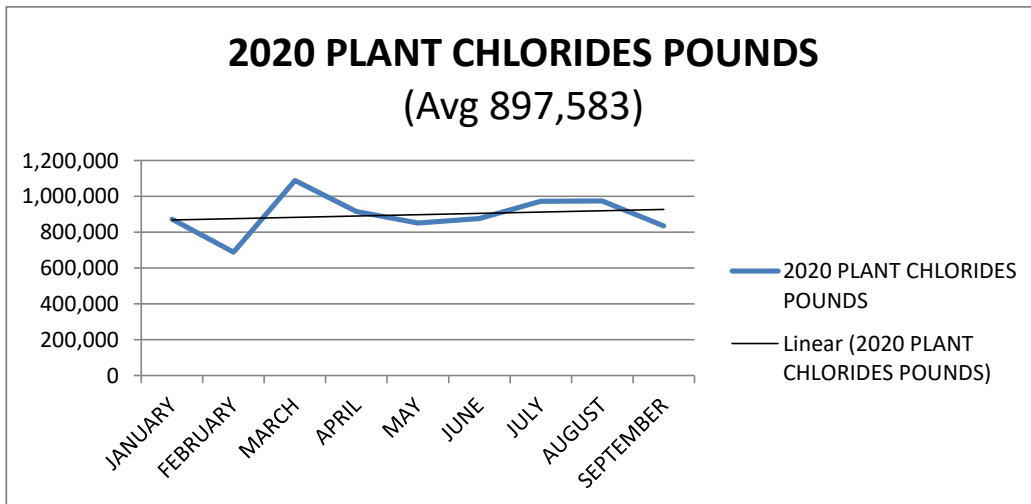

2018-2020 Influent Chloride
 Influent Average Monthly Pounds

3 Year PLANT CHLORIDE POUNDS